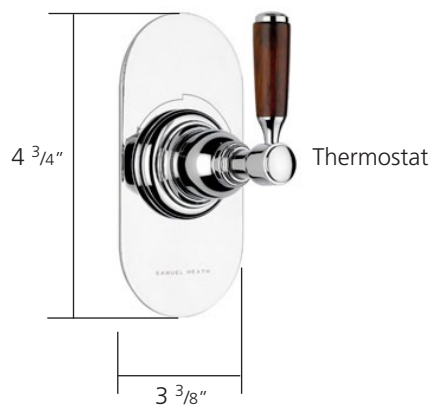

## V200-TW

Trim set for V200-AIS

Requires: V200-AIS  
Projection: Max 3 1/2"  
Options: V207 Volume Control

Wood lever

Finishes: Chrome, Satin Nickel,  
Polished Nickel, Antique Gold

UK and Worldwide Customer Service Team:  
+44 (0)121 766 4200  
[www.samuel-heath.co.uk](http://www.samuel-heath.co.uk)