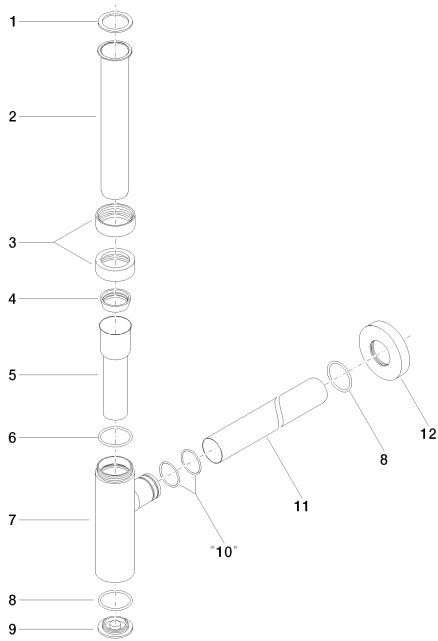

Sink - Series-various
Lavatory siphon - Dark Platinum matte
Article number: 10 060 970-99

- Flange diameter 2-3/4"

Dark Platinum matte

Dimensional drawing

All dimensions in mm / inch = mm x 0,0394

Sink - Series-various

Lavatory siphon - Dark Platinum matte

Article number: 10 060 970-99

Sink - Series-various
Lavatory siphon - Dark Platinum matte
Article number: 10 060 970-99

Other surface finishes

polished chrome
10 060 970-00

More custom finish options are available via special production (xTra Service). Please see our finish matrix for availability and pricing or contact a Dornbracht representative.

Sink - Series-various
 Lavatory siphon - Dark Platinum matte
 Article number: 10 060 970-99

Spare parts list

Number	Item Number	Designation	Number of units
1	09 14 20 060 90	Washer -	1
2	09 28 23 007-99	pipe	1
3	09 23 30 022-99	nut	2
4	09 14 03 015 90	Washer -	1
5	09 28 23 019-99	pipe	1
6	09 14 10 149 90	Washer -	1
7	04 11 01 045 00-99	casing	1
8	09 14 10 148 90	Washer -	2
9	09 21 02 004-99	lid	1
10	09 14 10 112 90	Washer -	2
11	09 28 23 018-99	pipe	1
12	09 27 20 060-99	rosette	1