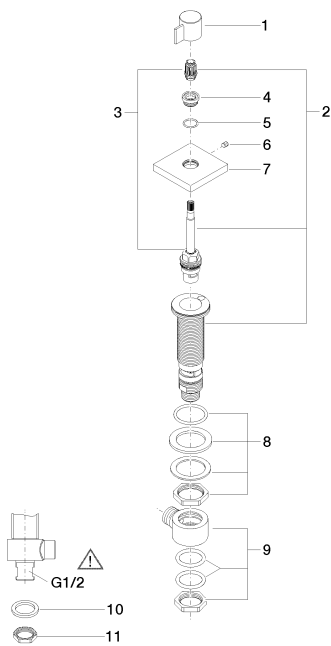

Sink - Elemental Spa
Deck valve clockwise-closing cold - platinum matte
Article number: 20 000 986-06

- 1-1/4" hole diameter
- Flange 2-3/8" x 2-3/8"
- (ADA)

platinum matte

All dimensions in mm / inch = mm x 0,0394

Flow rate chart

Sink - Elemental Spa

Deck valve clockwise-closing cold - platinum matte

Article number: 20 000 986-06

Sink - Elemental Spa
 Deck valve clockwise-closing cold - platinum matte
 Article number: 20 000 986-06

Spare parts list

Number	Item Number	Designation	Number of units
1	09 20 98 002-06	Handle - platinum matte	1
2	90 17 11 045 05 90	Deck valve clockwise-closing -	1
3	90 90 03 205 00 90	Ceramic cartridge clockwise-closing -	1
4	09 12 12 043-06	Mounting bracket - platinum matte	1
5	09 14 10 017 90	Washer -	1
6	04 31 11 004 00 90	Mounting bracket -	1
7	09 27 98 014-06	Escutcheon - platinum matte	1
8	04 23 10 032 78 90	Mounting bracket -	1
9	04 17 11 023 10 90	Wall connection -	1
10	09 30 11 059 90	Washer -	1
11	09 23 10 012 90	Mounting bracket -	1