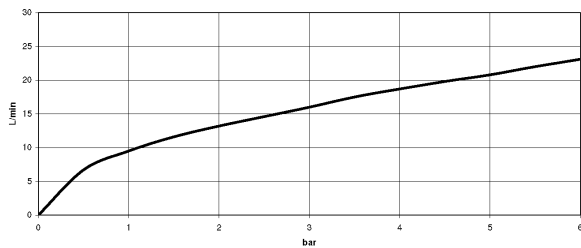

Sink - Elemental Spa
Deck valve clockwise-closing cold - platinum matte
Article number: 20 000 986-06

- 1-1/4" hole diameter
- Flange 2-3/8" x 2-3/8"
- (ADA)

platinum matte

All dimensions in mm / inch = mm x 0,0394

Flow rate chart

Sink - Elemental Spa

Deck valve clockwise-closing cold - platinum matte

Article number: 20 000 986-06

Sink - Elemental Spa
 Deck valve clockwise-closing cold - platinum matte
 Article number: 20 000 986-06