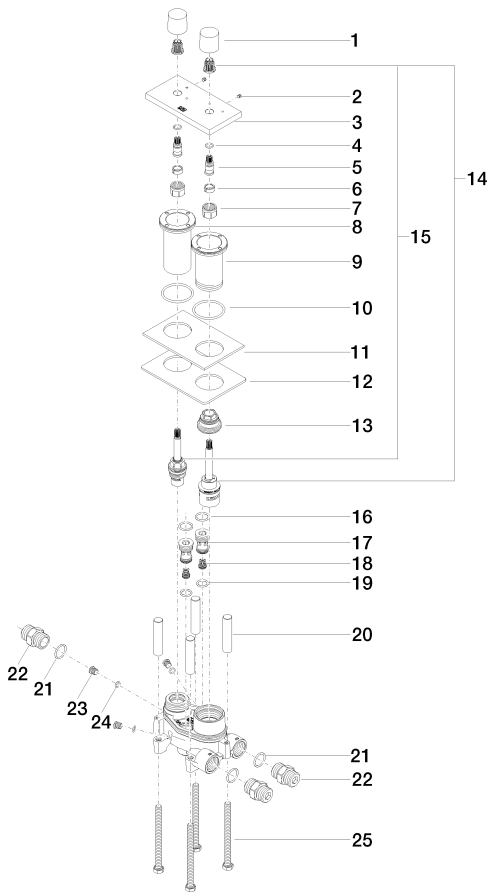

Sink - Symetrics

xGATE Mixing valve with volume control for deck-mounted installation - platinum matte

Article number: 20 020 980-06

- Cover plate 4-3/4" x 2-3/8"
- Water flow rate limited to max. 4 gpm
- Fittings group in compliance with DIN 4109: 2
- Not recommended for ceramic sinks

platinum matte

Discontinued items available through 30.09.2019

All dimensions in mm / inch = mm x 0,0394

Flow rate chart

Sink - Symetrics

xGATE Mixing valve with volume control for deck-mounted installation - platinum matte

Article number: 20 020 980-06

Sink - Symetrics

xGATE Mixing valve with volume control for deck-mounted installation - platinum matte

Article number: 20 020 980-06

Spare parts list

Number	Item Number	Designation	Number of units
1	09 20 98 001-06	Handle - platinum matte	2
2	04 27 98 028 00-06	plate	1
3	09 30 01 106 90	Wall connection -	1
4	09 30 01 105 90	Wall connection -	1
5	09 14 10 143 90	Washer -	2
6	09 14 03 113 90	Washer -	1
7	09 11 02 125 90	Mounting bracket -	1
8	09 24 04 223 90	Mounting bracket -	1
9	90 90 03 210 00 90	Ceramic cartridge -	1
10	90 90 03 204 00 90	Ceramic cartridge counter-clockwise closing -	1
11	09 14 10 055 90	Washer -	2
12	09 24 04 224 10 90	Nipple -	2
13	09 23 01 131 90	Application -	2
14	09 14 10 077 90	Washer -	2
15	04 30 30 153 00 90	Mounting bracket -	2
16	09 18 40 114 90	Hood / sleeve -	4
17	09 30 30 153 90	Mounting bracket -	4
18	09 14 10 010 90	Washer -	3
19	09 24 03 168 10 90	Nipple -	3
20	09 31 20 027 10-06	plug	3
21	09 14 10 132 90	Washer -	3