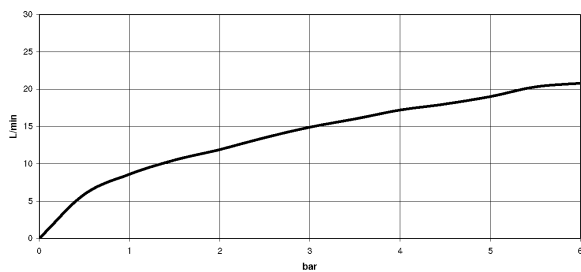

Sink - Symetrics

xGATE Mixing valve with volume control for deck-mounted installation - platinum matte

Article number: 20 020 980-06

- Cover plate 4-3/4" x 2-3/8"
- Water flow rate limited to max. 4 gpm
- Fittings group in compliance with DIN 4109: 2
- Not recommended for ceramic sinks

platinum matte

Discontinued items available through 30.09.2019

All dimensions in mm / inch = mm x 0,0394

Flow rate chart

Sink - Symetrics

xGATE Mixing valve with volume control for deck-mounted installation - platinum matte