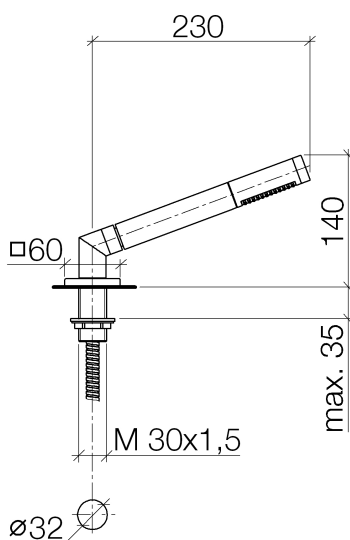

Shower - Deque

Hand shower set for deck-mounted tub installation - Dark Platinum matte

Article number: 27 702 980-99

- Standard spray mode
- Descaling system
- Flange 2-3/8" x 2-3/8"
- 1-1/4" hole diameter
- Metal shower hose 88-5/8" with anti-twist device
- Water flow rate limited to max. 1.8 gpm
- Subsequent shower hose replacement possible without removing the fitting due to two-part construction.
- Internal backflow preventer.

Dark Platinum matte

Dimensional drawing

All dimensions in mm / inch = mm x 0,0394

Shower - Deque

Hand shower set for deck-mounted tub installation - Dark Platinum matte

Article number: 27 702 980-99

Shower - Deque

Hand shower set for deck-mounted tub installation - Dark Platinum matte

Article number: 27 702 980-99

Other surface finishes

polished chrome
27 702 980-00

platinum matte
27 702 980-06

platinum
27 702 980-08