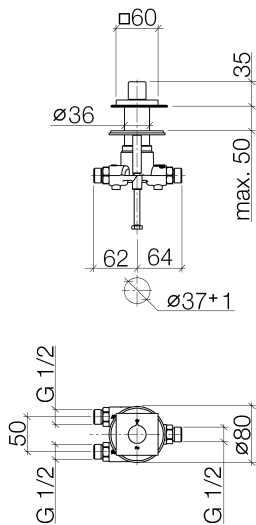

## Bathtub - MEM

Two-way diverter - Dark Platinum matte

Article number: 29 125 980-99

- Manual diverter
- 1-1/2" hole diameter
- Flange 2-3/8" x 2-3/8"
- 1/2" connection
- Water flow rate limited to max. 6.2 gpm
- With label

## Dimensional drawing

29 125 980-FF

All dimensions in mm / inch = mm x 0,0394

Bathtub - MEM  
Two-way diverter - Dark Platinum matte  
Article number: 29 125 980-99

### Recommended article

12 509 970-90 0010  
Hose set -

Bathtub - MEM  
Two-way diverter - Dark Platinum matte  
Article number: 29 125 980-99

### Spare parts list

Number	Item Number	Designation	Number of units
1	09 20 98 001-99	handle	1
2	90 90 03 211 00 90	Conversion -	1
3	04 27 98 021 00-99	rosette	1
4	04 31 11 112 00 90	Mounting bracket -	1
5	09 30 01 105 90	Wall connection -	1
6	09 14 10 143 90	Washer -	1
7	09 14 05 059 90	Washer -	1
8	09 30 11 136 90	Washer -	1
9	09 24 04 223 90	Mounting bracket -	1
10	04 30 30 153 00 90	Mounting bracket -	1
11	09 18 40 114 90	Hood / sleeve -	2
12	09 30 30 153 90	Mounting bracket -	2
13	09 14 10 010 90	Washer -	3
14	09 24 03 168 10 90	Nipple -	3
15	09 11 03 009 90	Wall connection -	1
16	12 501 970 90	Flexible supply line 1/2" x 1/2" x 11-3/4" -	1
17	09 17 11 051 90	Wall connection -	1