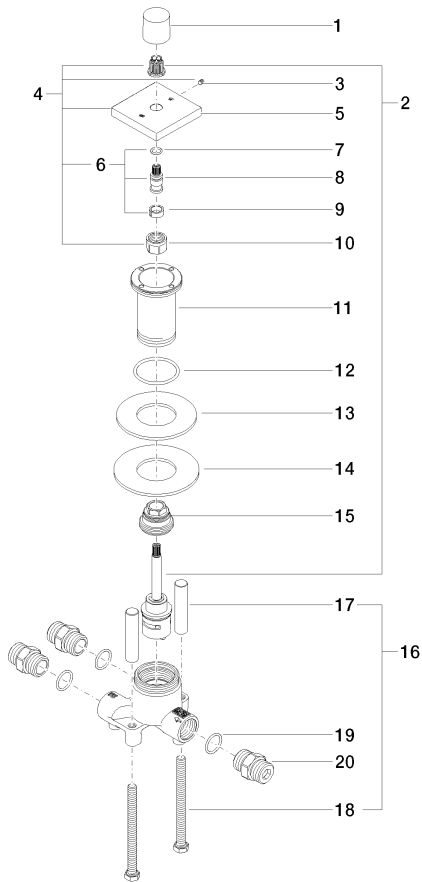

## Bathtub - MEM

Two-way diverter - Dark Platinum matte

Article number: 29 125 980-99

- Manual diverter
- 1-1/2" hole diameter
- Flange 2-3/8" x 2-3/8"
- 1/2" connection
- Water flow rate limited to max. 6.2 gpm
- With label

## Dimensional drawing

29 125 980-FF

All dimensions in mm / inch = mm x 0,0394

Bathtub - MEM  
Two-way diverter - Dark Platinum matte  
Article number: 29 125 980-99

### Recommended article

12 509 970-90 0010  
Hose set -

Bathtub - MEM  
Two-way diverter - Dark Platinum matte  
Article number: 29 125 980-99

### Spare parts list

Number	Item Number	Designation	Number of units
1	09 20 98 001-99	handle	1
2	90 90 03 211 00 90	Conversion -	1
3	04 27 98 021 00-99	rosette	1
4	04 31 11 112 00 90	Mounting bracket -	1
5	09 30 01 105 90	Wall connection -	1
6	09 14 10 143 90	Washer -	1
7	09 14 05 059 90	Washer -	1
8	09 30 11 136 90	Washer -	1
9	09 24 04 223 90	Mounting bracket -	1
10	04 30 30 153 00 90	Mounting bracket -	1
11	09 18 40 114 90	Hood / sleeve -	2
12	09 30 30 153 90	Mounting bracket -	2
13	09 14 10 010 90	Washer -	3
14	09 24 03 168 10 90	Nipple -	3
15	09 11 03 009 90	Wall connection -	1
16	12 501 970 90	Flexible supply line 1/2" x 1/2" x 11-3/4" -	1
17	09 17 11 051 90	Wall connection -	1