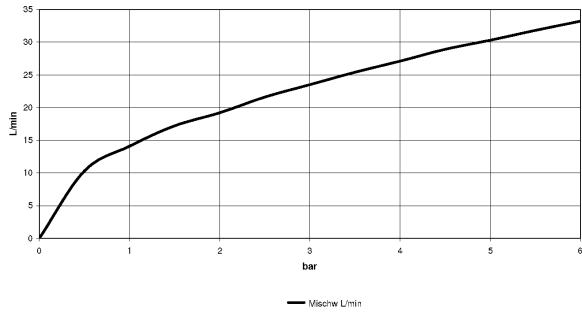

Bathtub - MEM
Two-way diverter - Dark Platinum matte
Article number: 29 125 980-99

Flow rate chart