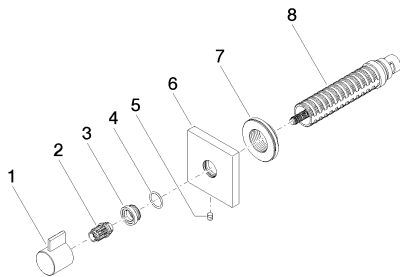

Required article

35 677 970-90 0010
Rough for volume control
counter-clockwise closing
1/2\"/>

Shower - Elemental Spa
 Volume Control - platinum matte
 Article number: 36 315 985-06

Spare parts list

Number	Item Number	Designation	Number of units
1	09 20 98 002-06	Handle - platinum matte	1
2	09 12 12 005 90	Upper part -	1
3	09 12 12 043-06	Mounting bracket - platinum matte	1
4	09 14 10 017 90	Washer -	1
5	04 31 11 004 00 90	Mounting bracket -	1
6	09 27 98 014-06	Escutcheon - platinum matte	1
7	09 21 02 151 90	Hood / sleeve -	1
8	90 90 03 202 00 90	Ceramic cartridge counter-clockwise closing -	1