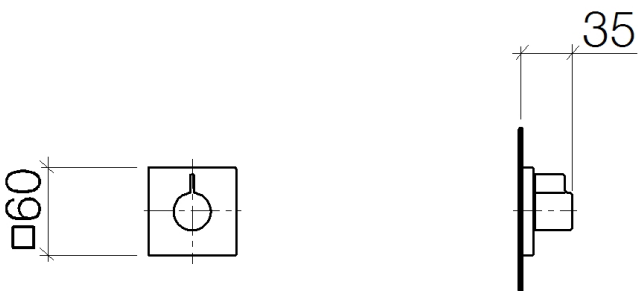

Shower - Elemental Spa
Volume Control - platinum matte
Article number: 36 315 985-06

- Flange 2-3/8" x 2-3/8"
- Fittings group in compliance with DIN 4109: 2
- (ADA)
- NOTE: Important! Due to minimum rough-in requirements, a framing of 2 x 6 studs is needed.

platinum matte

Accessory is required for this item.

Discontinued items available through 31.12.2020

Dimensional drawing

All dimensions in mm / inch = mm x 0,0394

Shower - Elemental Spa
Volume Control - platinum matte
Article number: 36 315 985-06

Shower - Elemental Spa
Volume Control - platinum matte
Article number: 36 315 985-06

Other surface finishes

polished chrome
36 315 985-00

More custom finish options are available via special production (xTra Service). Please see our finish matrix for availability and pricing or contact a Dornbracht representative.

Required article

35 677 970-90 0010
Rough for volume control
counter-clockwise closing
1/2\"/>

Shower - Elemental Spa
 Volume Control - platinum matte
 Article number: 36 315 985-06

Spare parts list

Number	Item Number	Designation	Number of units
1	09 20 98 002-06	Handle - platinum matte	1
2	09 12 12 005 90	Upper part -	1
3	09 12 12 043-06	Mounting bracket - platinum matte	1
4	09 14 10 017 90	Washer -	1
5	04 31 11 004 00 90	Mounting bracket -	1
6	09 27 98 014-06	Escutcheon - platinum matte	1
7	09 21 02 151 90	Hood / sleeve -	1
8	90 90 03 202 00 90	Ceramic cartridge counter-clockwise closing -	1