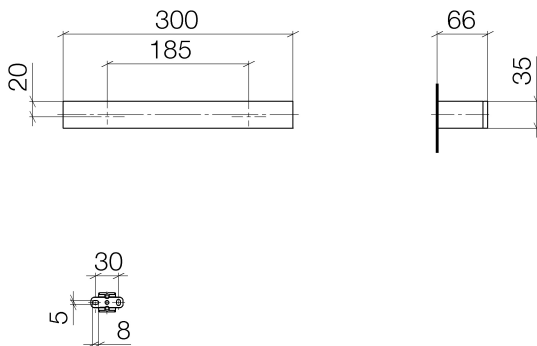

Bathtub - MEM

Towel bar - Dark Platinum matte

Article number: 83 030 780-99

- Center to center 7-1/4"
- Width 11-3/4"
- Height 1-3/8"
- 2-1/2" Projection

Dark Platinum matte

Dimensional drawing

All dimensions in mm / inch = mm x 0,0394