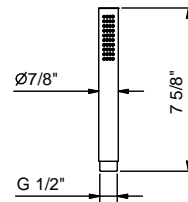

Art. 9914U

ABOUTWATER Handshower

- Water flow restricted to 1.8 GPM

Finishes:

- ☐ **Brushed Stainless steel** 90 93 9914U
- ☐ **Matte White** 90 29 9914U
- ☐ **Chrome** 90 02 9914U
- ☐ **Matte Black** 90 13 9914U
- ☐ **Matte Gun Metal PVD** 90 P5 9914U
- ☐ **Matte British Gold PVD** 90 P6 9914U
- ☐ **Matte Copper PVD** 90 P9 9914U

Project:

Room:

Date:

Comments:

Certifications/Awards: