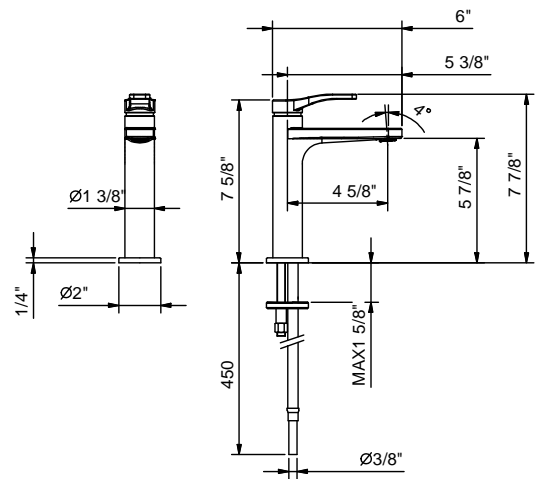

Art. B004WU

Single-control washbasin mixer

- 4 5/8" spout projection
- Without drain
- Adjustable aerator
- Ceramic disc cartridge
- Flexible supply lines
- Handle included
- Water flow restricted to 1.2 GPM

Drain to be ordered separately:
please select #9865U or #9867U

Finishes:

☐	Matte White	26 29 B004WU
☐	Chrome	26 02 B004WU
☐	Matte Black	26 13 B004WU

Project:

Room:

Date:

Comments:

Certifications/Awards: