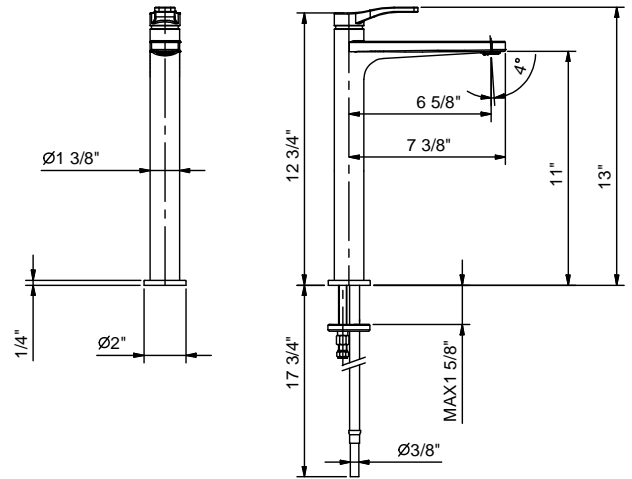

Art. B006WU

Single-control vessel mixer

- 6 5/8" spout projection
- Without drain
- Adjustable aerator
- Ceramic disc cartridge
- Flexible supply lines
- Handle included
- Water flow restricted to 1.2 GPM

Drain to be ordered separately:
please select #9865U or #9867U

Finishes:

☐	Matte White	26 29 B006WU
☐	Chrome	26 02 B006WU
☐	Matte Black	26 13 B006WU

Project:

Room:

Date:

Comments:

Certifications/Awards: