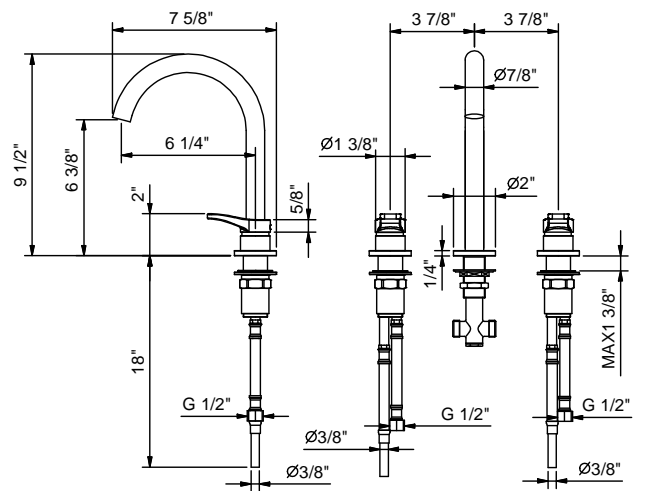

Comments:

Certifications/Awards: