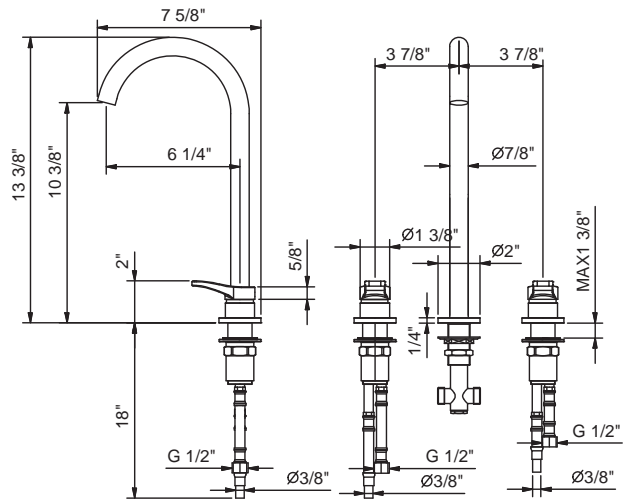

Comments:

Certifications/Awards: