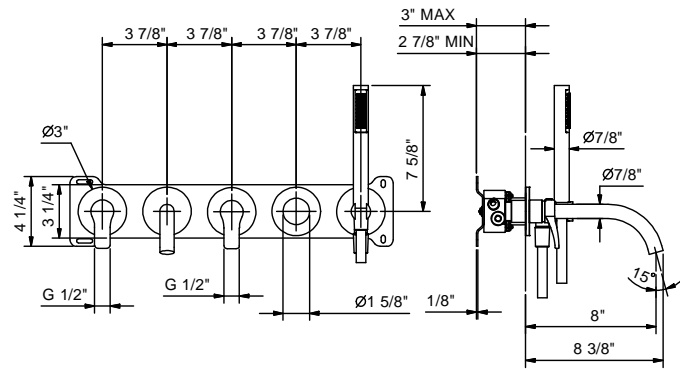

Art. B219BU+B219AU

Wall-mount tub filler

- 8" spout projection
- Cylindrical handshower with anti-siphon check valve
- 1/2" female inlets
- Handshower holder with 58" PVC hose and water outlet
- 2-way diverter
- 1/4 turn ceramic disc cartridge
- Handles included
- Water flow restricted to 1.8 GPM for handshower

Trim

Finishes:

- ☐ **Matte White**   26 29 B219BU
- ☐ **Chrome**   26 02 B219BU
- ☐ **Matte Black**   26 13 B219BU

Rough

Finishes:

- ☐ **Matte White**   17 29 B219AU
- ☐ **Chrome**   17 02 B219AU
- ☐ **Matte Black**   17 13 B219AU

Project:

Room:

Date:

Comments:

Certifications/Awards: