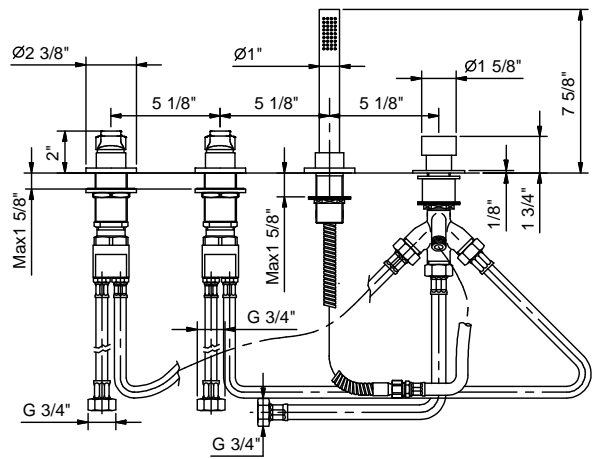

Comments:

Certifications/Awards: